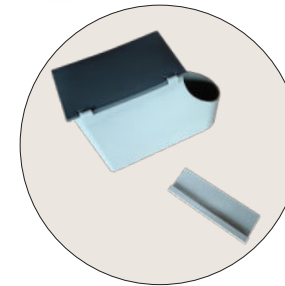

Collector My Greenbox Waste

- Mini DIB office basket (for voluntary contribution).
- Waste cover.
- Separation of cans, bottles and cups to optimize selective sorting.
- Multi positions: Desk or hung sideways.

DIMENSIONS L 22 x P 9,4 X H 18 cm

WEIGHT 0,30 kg

MATERIAL Polypropylène
100% recyclable

CAPACITY 1,8 Liters

BODY COLORS  Light grey

 White

COVER COLOR  Green  Orange
 Dark gray  Black

 Green  Red  Blue  Pink
 Orange  Dark gray  Black

ADDITIONAL PRODUCT Kraft bag

PERSONALIZATION
COLOR from 300 pieces

Support rail 13.5 cm
Greenbox
White or Gray