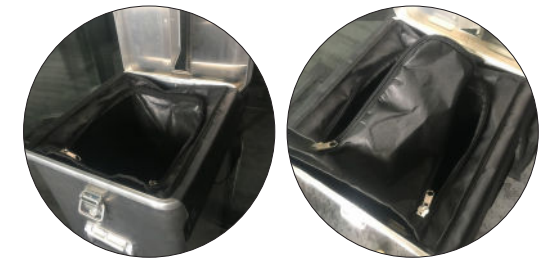

Canvas BAG Easy Collect 300.01 for Agora & Sakura

- Bag suitable for Easy Collect inner bin.
- Extremely resistant, waterproof.
- Washable at 30 degrees
- Gripping handles for the face.
- Support bar for a perfect fit in the inner bin.

DIMENSIONS	29 x 28 x 62	29 x 25 x 62	29 x 34 x 65	40 x 35 x 62
WEIGHT	40 g	40 g	40 g	50 g
MATERIAL	100% 600D Polyester, PVC interior coating.			
CAPACITY	60 L	70 L	65 L	90 L
COLOR	 Black			
PLACE OF MANUFACTURE	France			
DELIVERY TIME	1 to 2 weeks			
GUARANTEE	2 years			

for model Agora C60
60 L

for model Agora P70 70 L*

for model Sakura 70S
65 L

for model Agora C90 90 L*

* Secure model
with zipper